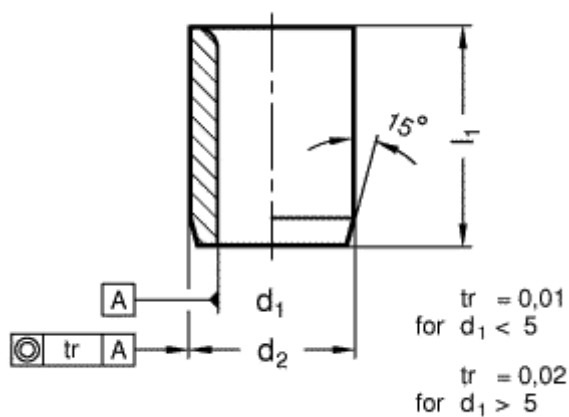

Article number: 201135008

Description: E+G Guide bush DIN 179-B3-12-A  
without collar

## Measures

---

$d_1 = 3$   
 $d_2 = 6$   
 $l_1 = 12$